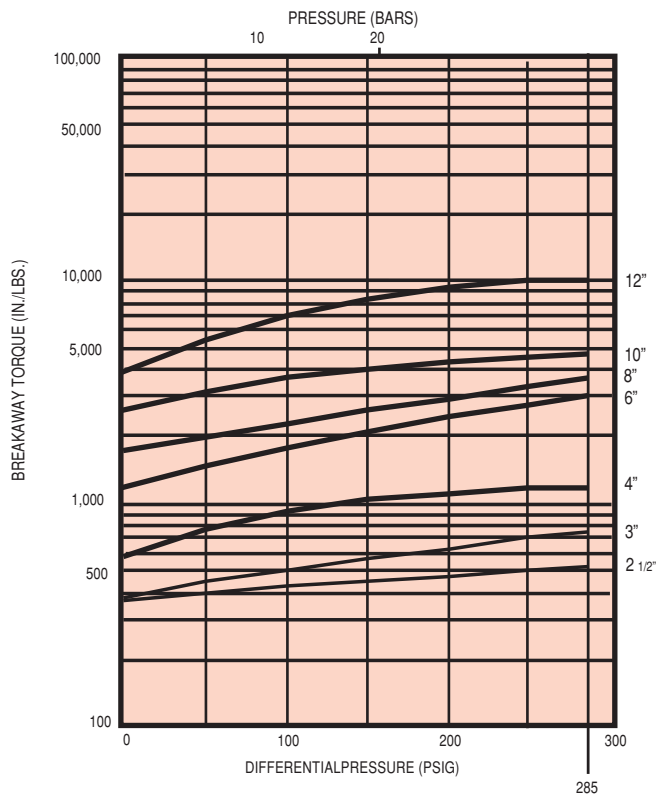

Technical Data

Torque - ANSI Class 150

Note: Torques based on clean service only.
Certain highly viscous or abrasive services could increase these values.

Torque - ANSI Class 300

Note: Torques based on clean service only.
Certain highly viscous or abrasive services could increase these values.

Torque in LBS									
PSIG	100		200		285		400	600	740
Size	150#	300#	150#	300#	150#	300#	300#	300#	300#
3"	500	500	610	610	720	720	750	775	825
4"	900	900	1100	1100	1300	1300	1400	1500	1700
5"	N/A	N/A	N/A	N/A	N/A	N/A	N/A	N/A	N/A
6"	1600	1600	2400	2400	3000	3000	3200	3400	3500
8"	2300	2500	2900	3200	3500	3500	4000	4700	5000
10"	3700	4000	4400	4500	4600	5300	5800	7000	7500
12"	7000	7700	9100	9400	9900	9900	10000	12500	13500