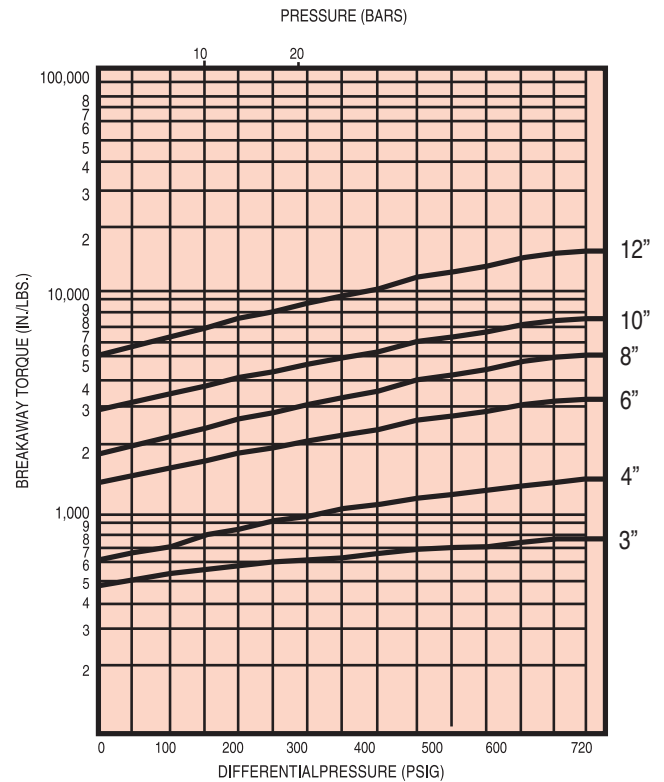

Technical Data

Torque - ANSI Class 150

Note: Torques based on clean service only.
Certain highly viscous or abrasive services could increase these values.

Torque - ANSI Class 300

Note: Torques based on clean service only.
Certain highly viscous or abrasive services could increase these values.

Torque in LBS									
PSIG	100		200		285		400	600	740
Size	150#	300#	150#	300#	150#	300#	300#	300#	300#
3"	500	500	610	610	720	720	750	775	825
4"	900	900	1100	1100	1300	1300	1400	1500	1700
5"	N/A	N/A	N/A	N/A	N/A	N/A	N/A	N/A	N/A
6"	1600	1600	2400	2400	3000	3000	3200	3400	3500
8"	2300	2500	2900	3200	3500	3500	4000	4700	5000
10"	3700	4000	4400	4500	4600	5300	5800	7000	7500
12"	7000	7700	9100	9400	9900	9900	10000	12500	13500